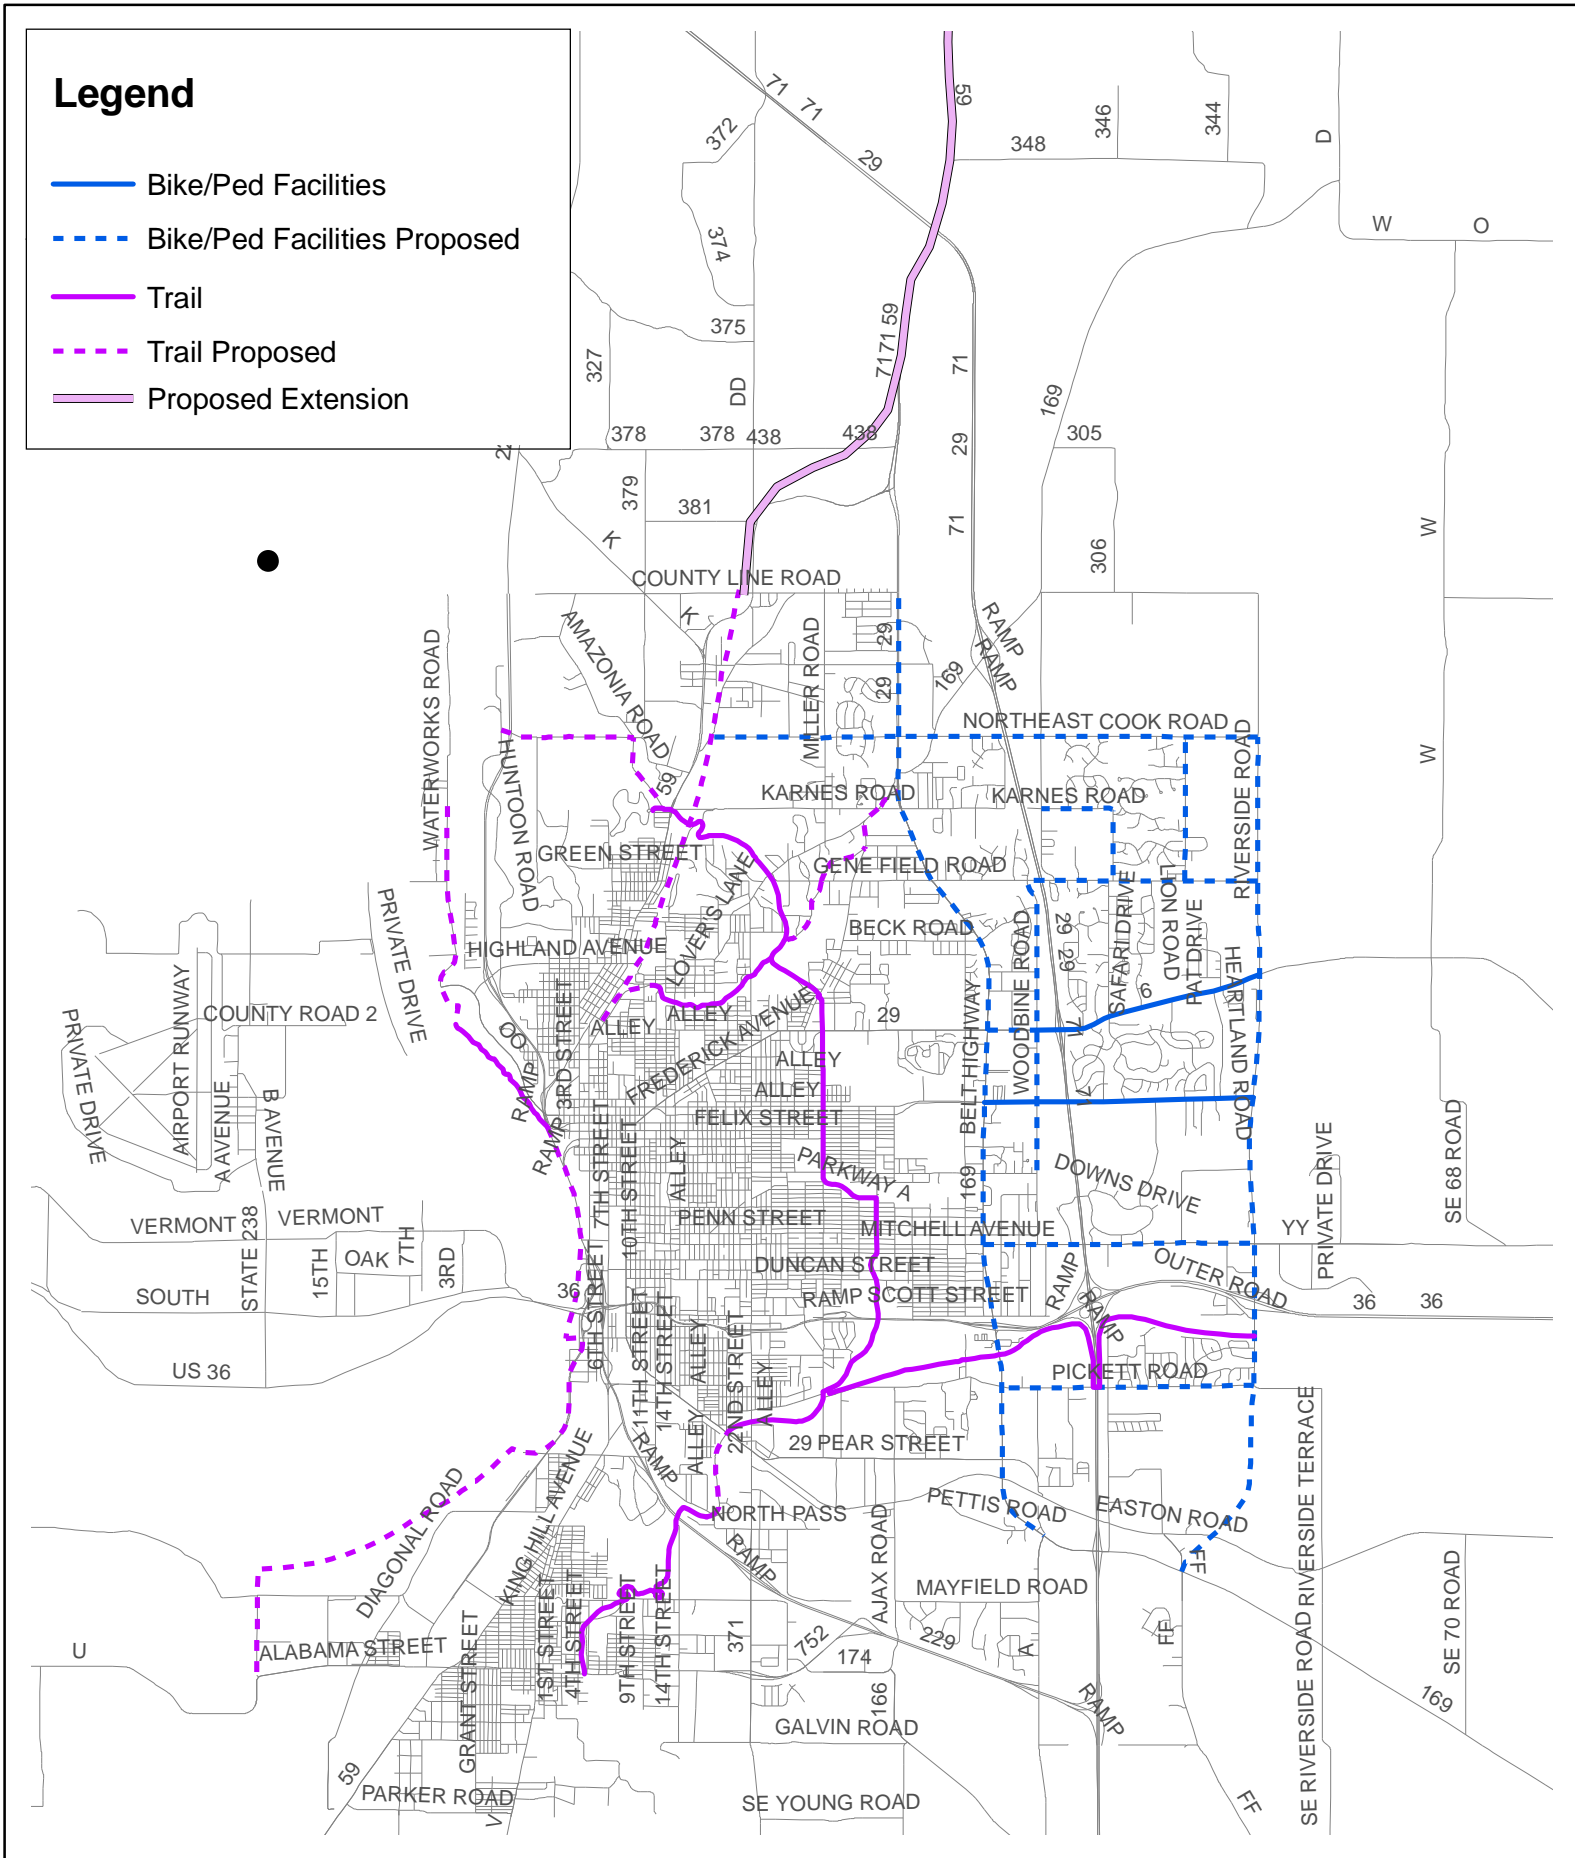

St. Joseph Area Trail Network

Legend

-  Bike/Ped Facilities
-  Bike/Ped Facilities Proposed
-  Trail
-  Trail Proposed
-  Proposed Extension

0 0.5 1 2 3 Miles